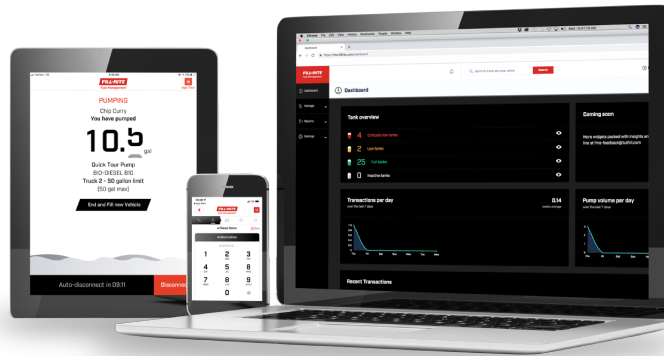

## POWERFUL FUEL MANAGEMENT IS NOW WITHIN REACH.

FILL-RITE'S FUEL MANAGEMENT SYSTEM COMBINES HARDWARE, A MOBILE APPLICATION, AND A WEB PORTAL TO GIVE USERS REAL-TIME CONTROL OVER THEIR FUEL.

### Expandable.

Simply add modules to scale with your business. Each module supports unlimited drivers, vehicles, transactions, and users.