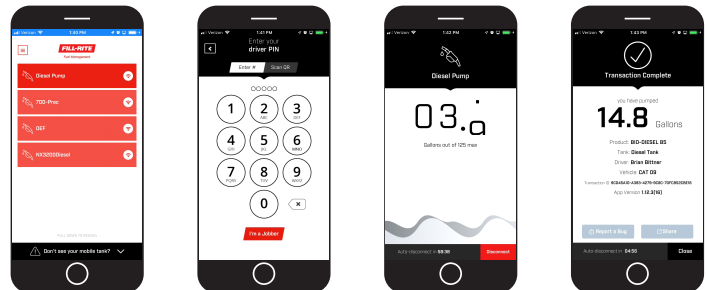

Cloud-based software for access everywhere you work

Your fuel data is available any time, anywhere, on any computer through your Fill-Rite FMS account. View real-time transactions and push out automatic updates to prevent fraud and control fuel use.